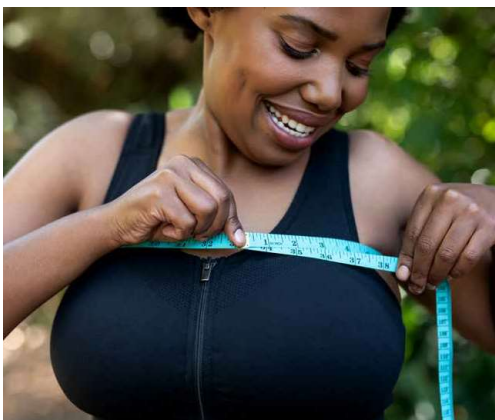

Fits your HuggerVIDA

**Hugger LUMA**

Medium to High Compression

**Hugger ARIA**

Low to Medium Compression

BAND SIZE		Hugger PRIMA		Prima EXTENDER		Hugger VIDA		VIDA EXTENDER		Hugger LUMA		Hugger ARIA	
INCHES	CM	High to Medium Compression		Fits your HuggerPRIMA		Medium to Low Compression		Fits your HuggerVIDA		Medium to High Compression		Low to Medium Compression	
26-28	66-71	XS				XS				XS		XS	
30-32	76-81	S				S				S		S	
34-36	86-91	M		M		M	M			M		M	
38-40	96-102	L				L				L		L	
42-44	107-112	XL				XL				XL		XL	
46-48	117-122	2XL			L	2XL	L			2XL		2XL	
50-52	127-132	2XL with Extender				2XL with Extender						3XL	